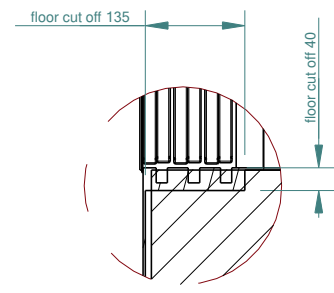

A
B
C
D
E
F

A
B
C
D
E
F

Section B-B

Section A-A

Section C-C

Detail A

TREZ Industrial fast lift doors

Itemref	Quantity	Title/Name, designation, material, dimension etc	Article No./Reference		
Drawn by	Checked by	Approved by - date	File name	Date	Scale
Fast industrial lift doors FR and 6C			<div style="text-align: right; font-size: 2em; font-weight: bold;">TREZ</div> Edition Sheet		