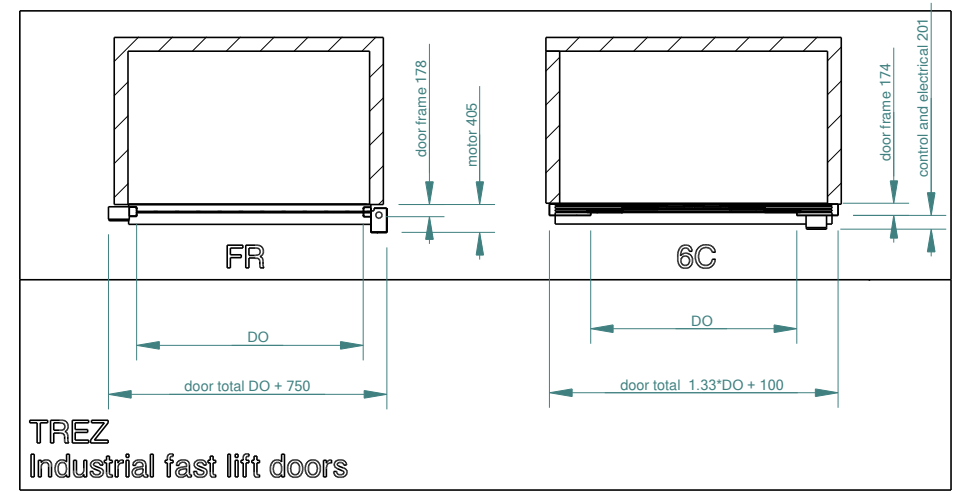

A
B
C
D
E
F

A
B
C
D
E
F

Section B-B

Section A-A

Section C-C

Detail A

TREZ Industrial fast lift doors

Itemref	Quantity	Title/Name, designation, material, dimension etc	Article No./Reference		
Drawn by	Checked by	Approved by - date	File name	Date	Scale
Fast industrial lift doors FR and 6C			<div style="text-align: right; font-size: 2em; font-weight: bold;">TREZ</div> Edition Sheet		