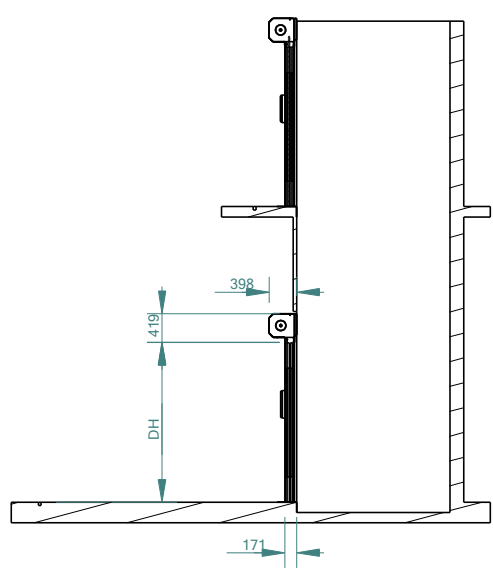

A
B
C
D
E
F

A
B
C
D
E
F

Section B-B

Section A-A

Section C-C

Detail A

TREZ Industrial fast lift doors

Itemref	Quantity	Title/Name, designation, material, dimension etc	Article No./Reference		
Drawn by	Checked by	Approved by - date	File name	Date	Scale
Fast industrial lift doors FR and 6C			<div style="text-align: right; font-size: 2em; font-weight: bold;">TREZ</div> Edition Sheet		